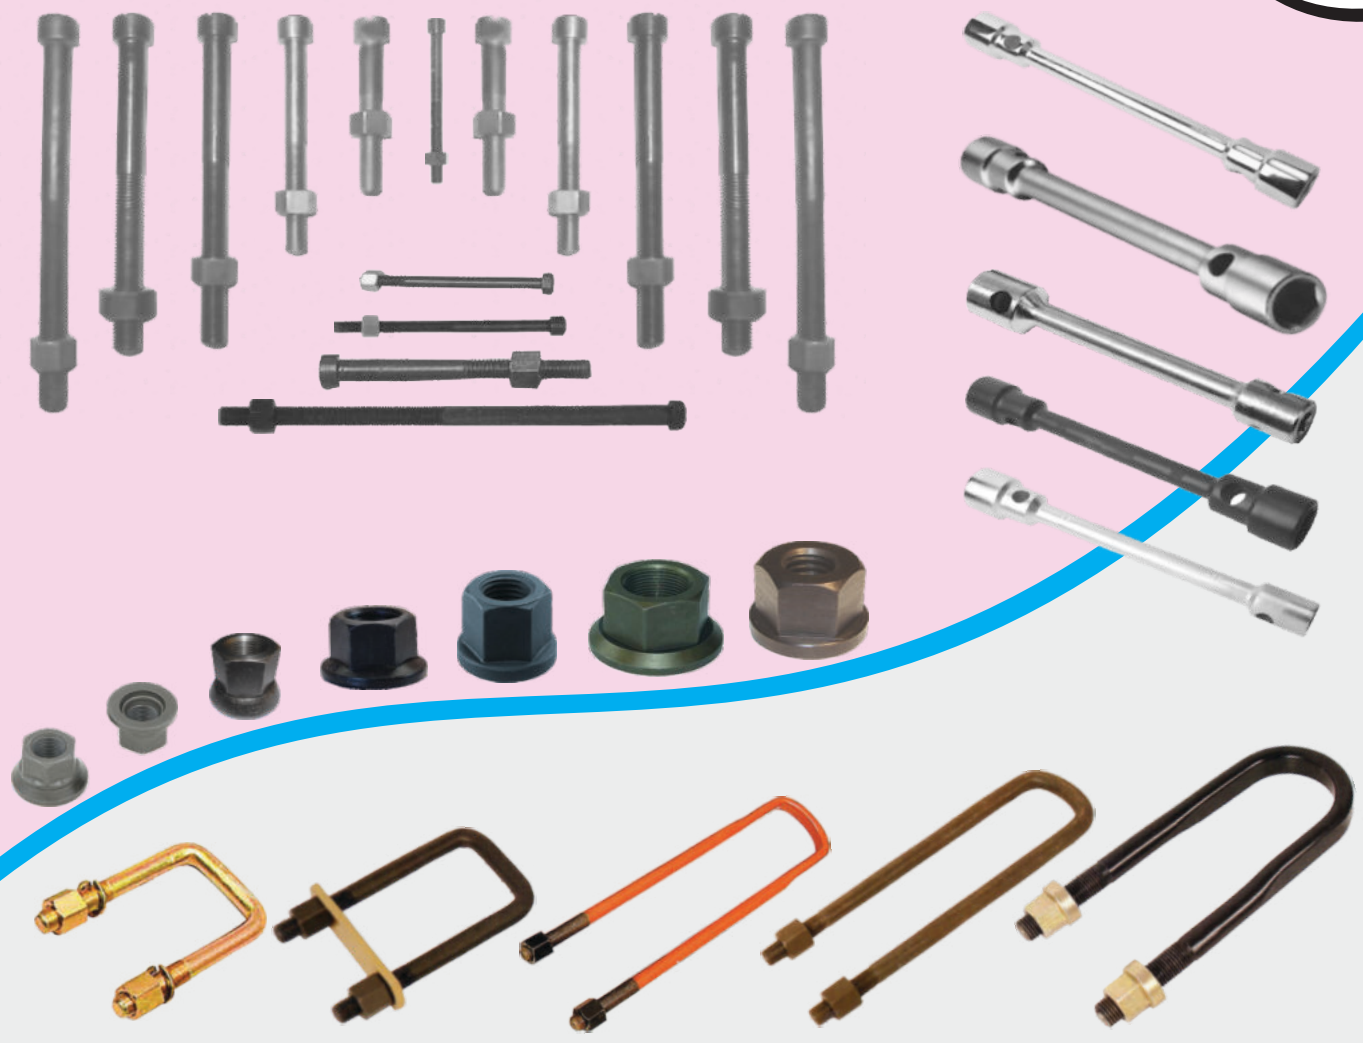

Gagan

ENGINEERS

An ISO Certified Co.

Manufacturers of : All Types of High Class Centre Bolt
U-Bolt, Wheel Spanner & Nuts for Exports & Domestic Market

Gagan ENGINEERS

Guru Nanak Street No.7, Shimlapuri, Gill Road, Ludhiana-141003 (Pb.)
Phone : +91-161-5058344 Fax : 2490344 E-mail : gagan04@hotmail.com
Contact Person : Gagan Gupta (Mobile) +91-98148-11199